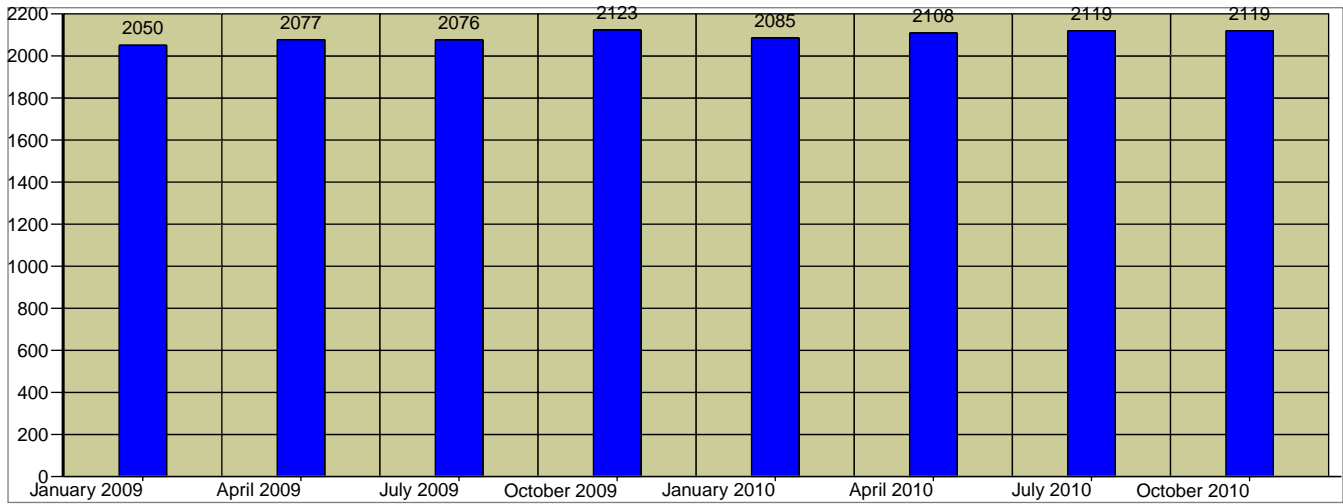

Woodbrook
Area: 0.55 Square miles
Custom Polygon

Quarterly Population Update

Quarterly Household Update

Quarter	Population	Percent Change	Households	Percent Change
January 2009	2,050		850	
April 2009	2,077	1.3%	861	1.3%
July 2009	2,076	0.0%	861	0.0%
October 2009	2,123	2.3%	881	2.3%
January 2010	2,085	-1.8%	867	-1.6%
April 2010	2,108	1.1%	876	1.0%
July 2010	2,119	0.5%	882	0.7%
October 2010	2,119	0.0%	882	0.0%
January 2009 - January 2010		1.7%		2.0%
April 2009 - April 2010		1.5%		1.7%
July 2009 - July 2010		2.1%		2.4%
October 2009 - October 2010		-0.2%		0.1%
January 2009 - October 2010		3.4%		3.8%