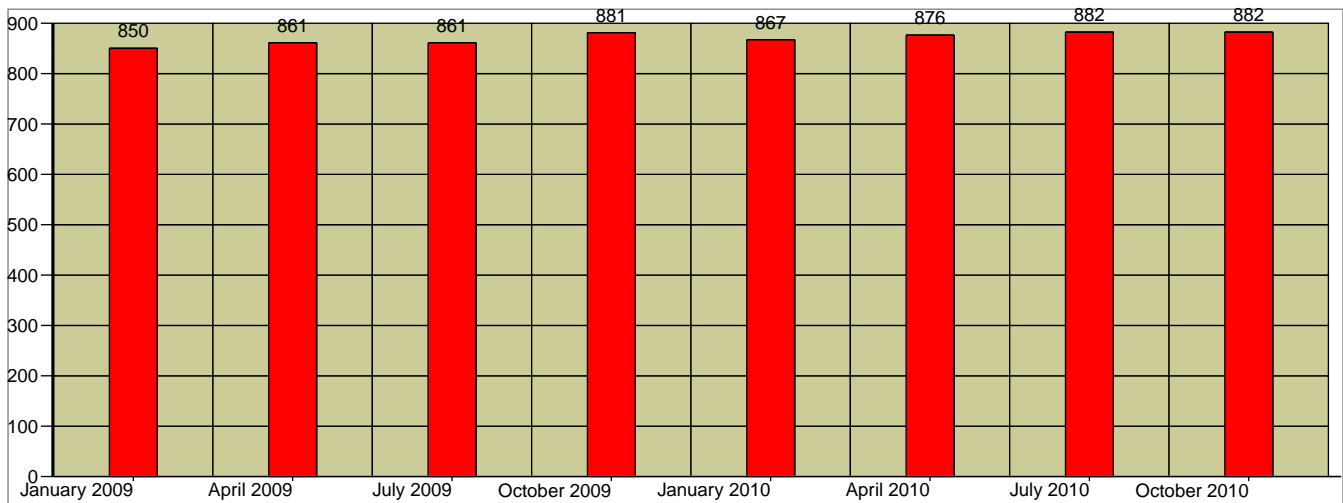

Woodbrook
Area: 0.55 Square miles
Custom Polygon

Quarterly Population Update

Quarterly Household Update

Quarter	Population	Percent Change	Households	Percent Change
January 2009	2,050		850	
April 2009	2,077	1.3%	861	1.3%
July 2009	2,076	0.0%	861	0.0%
October 2009	2,123	2.3%	881	2.3%
January 2010	2,085	-1.8%	867	-1.6%
April 2010	2,108	1.1%	876	1.0%
July 2010	2,119	0.5%	882	0.7%
October 2010	2,119	0.0%	882	0.0%
January 2009 - January 2010		1.7%		2.0%
April 2009 - April 2010		1.5%		1.7%
July 2009 - July 2010		2.1%		2.4%
October 2009 - October 2010		-0.2%		0.1%
January 2009 - October 2010		3.4%		3.8%